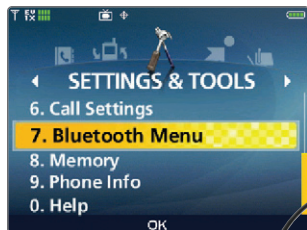

Bluetooth Pairing

Enjoy hands-free entertainment and communication in the car, office, or at home with Bluetooth accessories, like a Bluetooth stereo headset for listening to music. Get wire-free convenience up to 30 feet away.

1. Set your Bluetooth accessory into pairing mode.
2. With the swivel open, press **OK** , select **Settings & Tools**.
3. Select **Bluetooth Menu (7)**, then **Add New Device (1)**.
4. If Bluetooth is set to off, you will be prompted to turn power on. Select **Yes (1)**.
5. The phone will now search for the accessory. Once found, highlight it and press **OK** to pair.
6. Enter the passcode (typically "0000" - 4 zeroes) and press **OK** . If you don't know the? passcode, please consult the user manual of the device you are trying to pair.
7. Press **OK** to connect with the device.

Note: Bluetooth accessories sold separately. Phone does not support all Bluetooth OBEX profiles. For vehicle/accessory compatibility, go to www.verizonwireless.com/bluetoothchart.